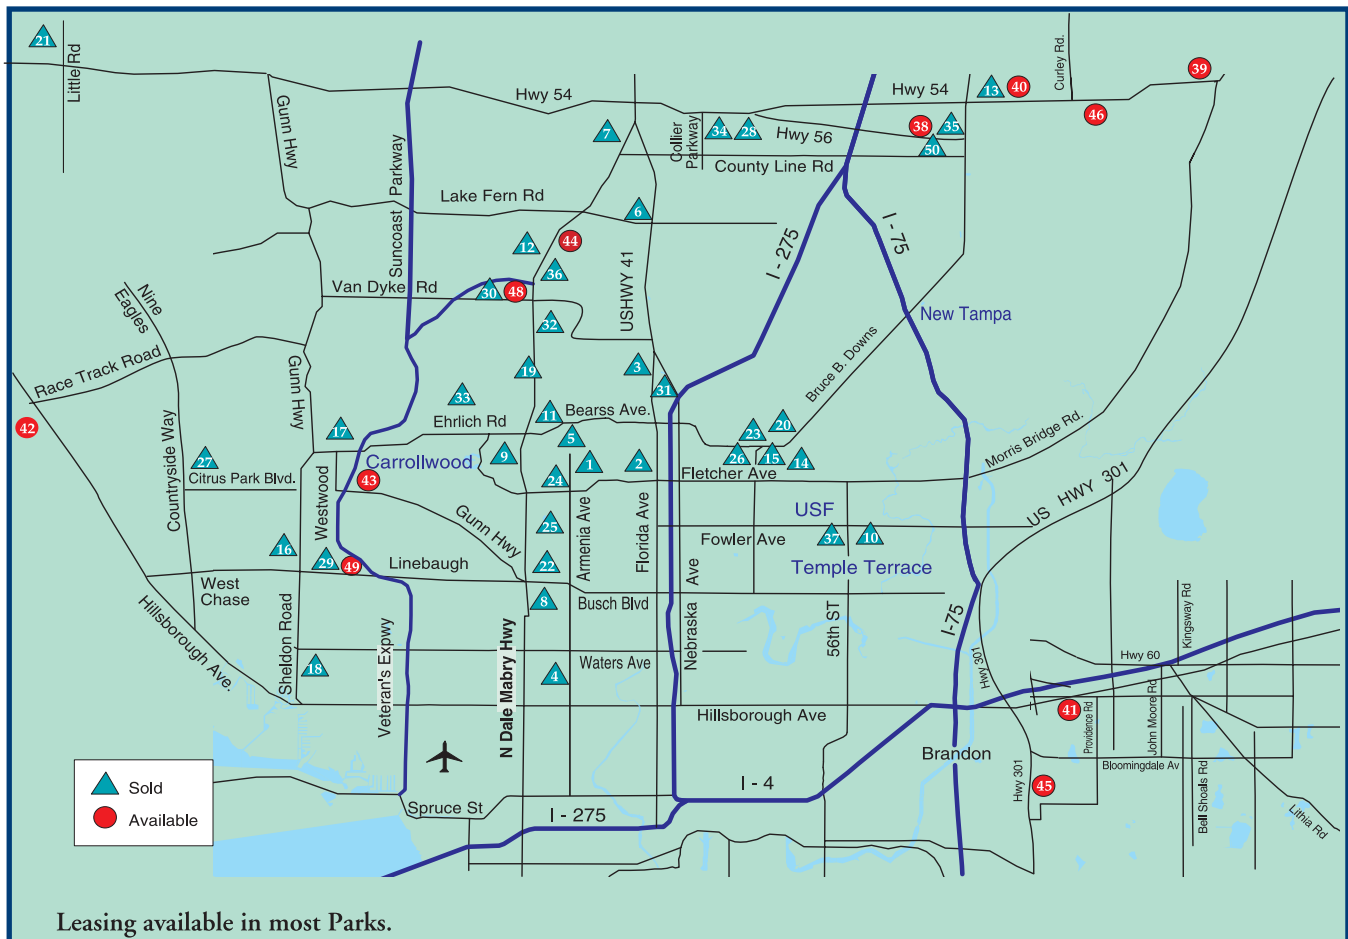

Hunter's Creek-Orlando Area

16630 N. Dale Mabry Highway · Tampa, FL 33618-1400
 (813) 962-6544 · (813) 962-4174 (Fax) · CG-CA33001
 (800) 519-1673

Waterford Professional Parks

- | | | | | |
|-------------------|----------------------|-----------------------|----------------------|--------------------|
| 1. Georgetown | 11. Oak Grove | 21. Seven Springs | 31. Stonewater | 41. Lake Brandon |
| 2. Cambridge | 12. Chateau | 22. Armenia Oaks | 32. Van Dyke Commons | 42. Covington |
| 3. North Wood | 13. Westbrook | 23. Oakmont | 33. Pennington | 43. Brentwood |
| 4. Knollwood | 14. University Lakes | 24. Carrollwood Grove | 34. Oak Ridge | 44. Lake Fern |
| 5. Bearss Pointe | 15. University Cove | 25. Carrollwood | 35. Seven Oaks | 45. Eaglebrook |
| 6. Crystal Lake | 16. Chase | 26. Arbor Ridge | 36. Greystone | 46. Wesley Oaks |
| 7. North Fork | 17. Keystone | 27. Lexington | 37. Terrace Court | 47. Hunter's Creek |
| 8. Busch Lake | 18. Brookside | 28. Cypress Creek | 38. Cypress Glen | 48. Emerald Bay |
| 9. Village | 19. Brookshire | 29. Westwood | 39. Brookfield | 49. Wilsky |
| 10. Arbor Terrace | 20. Somerset | 30. Bridgewater | 40. Canterbury | 50. Hampton Ridge |